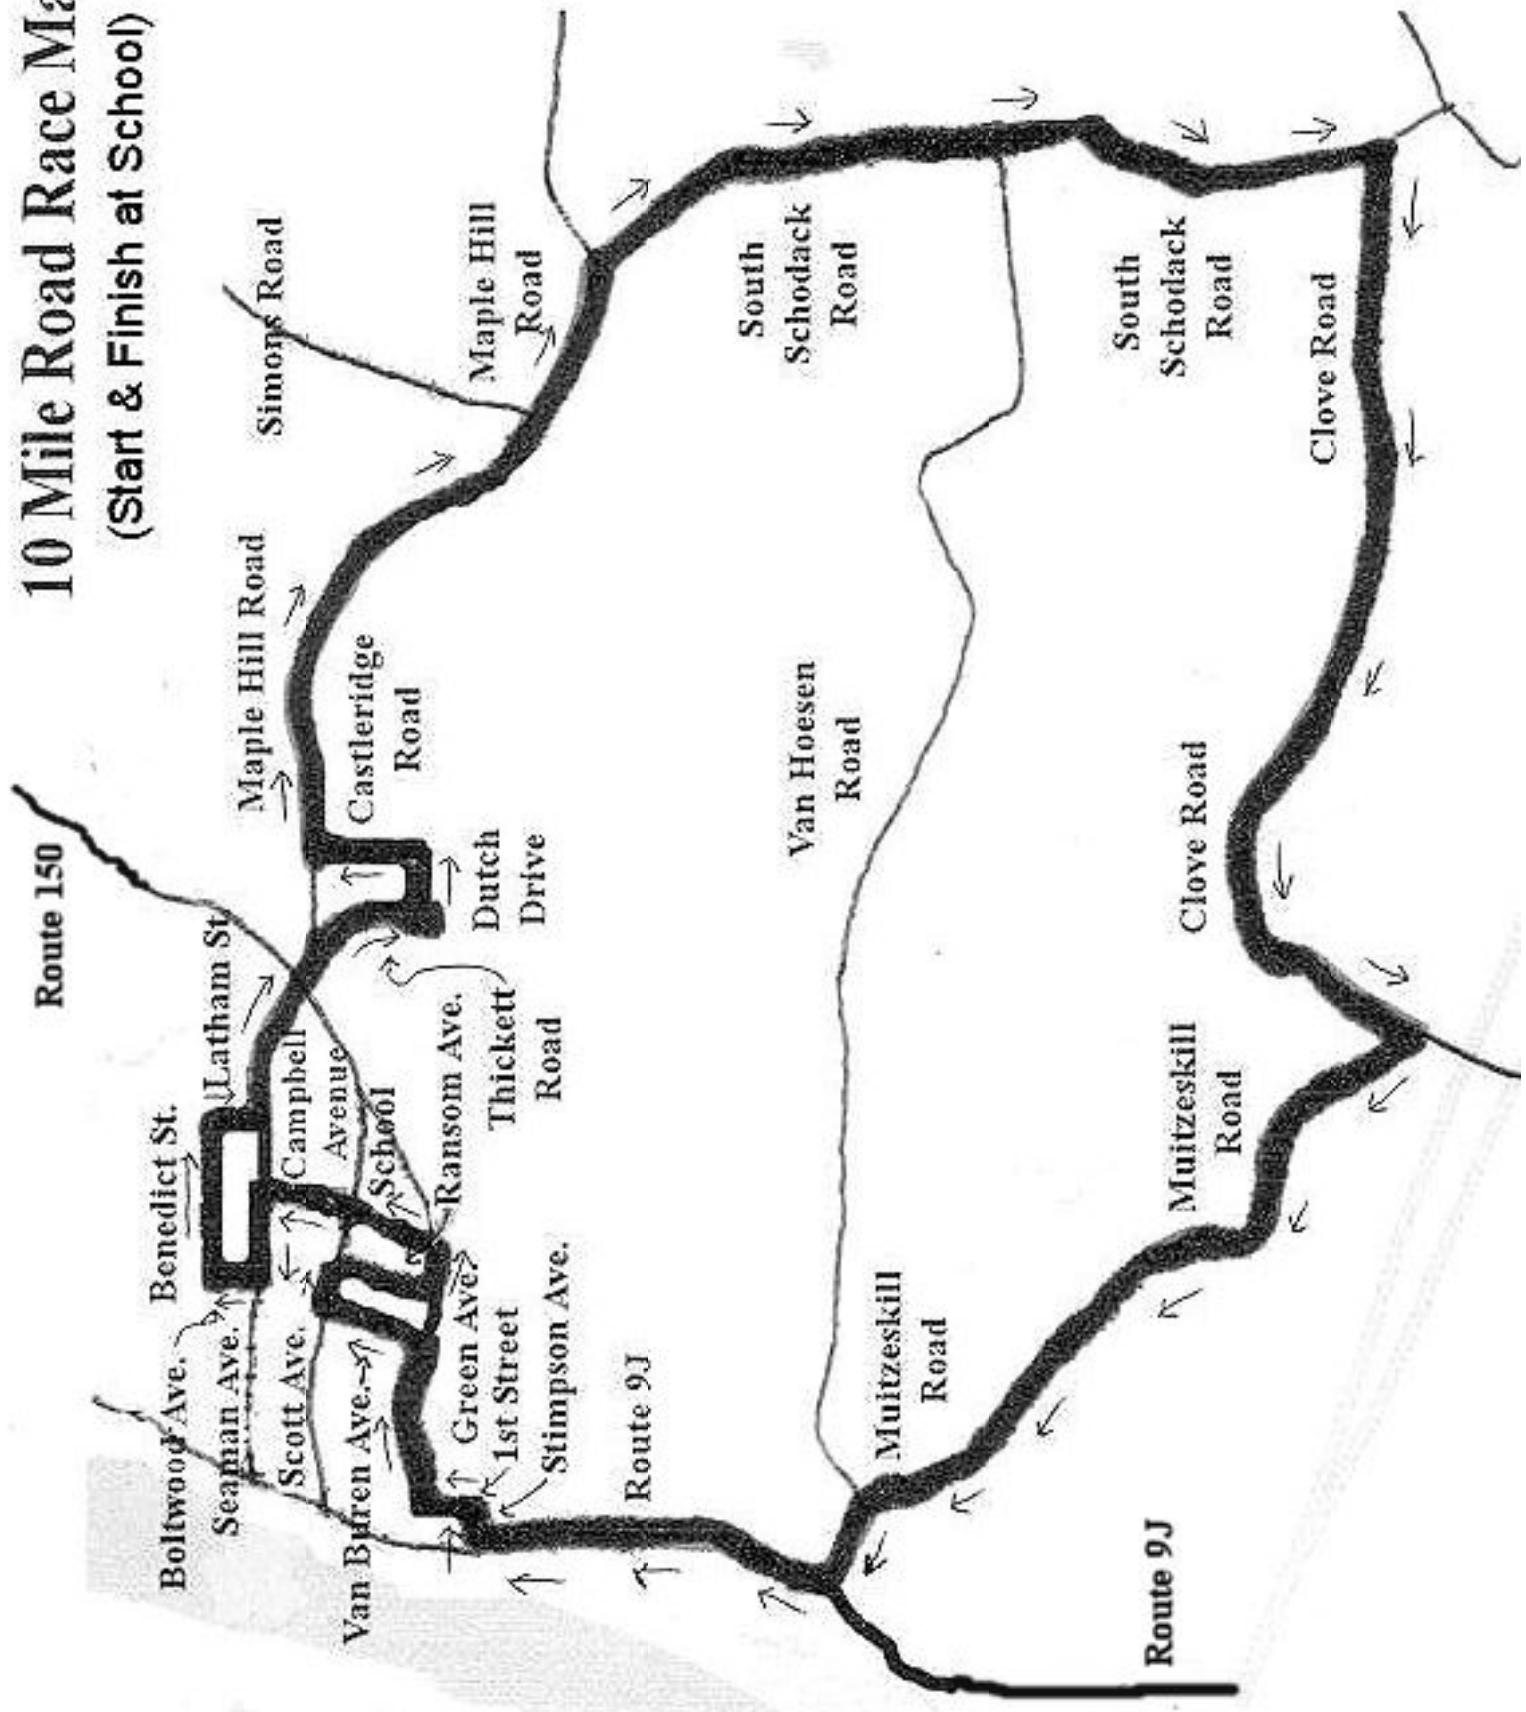

10 Mile Road Race Map

(Start & Finish at School)

Route 150

Boltwood Ave.

Seaman Ave.

Scott Ave.

Van Buren Ave.

Green Ave.

1st Street

Stimpson Ave.

Route 9J

Benedict St.

Latham St.

Campbell Avenue

School

Ransom Ave.

Thickett Road

Dutch Drive

Route 9J

Muitzeskill Road

Muitzeskill Road

Muitzeskill Road

Muitzeskill Road

Route 9J